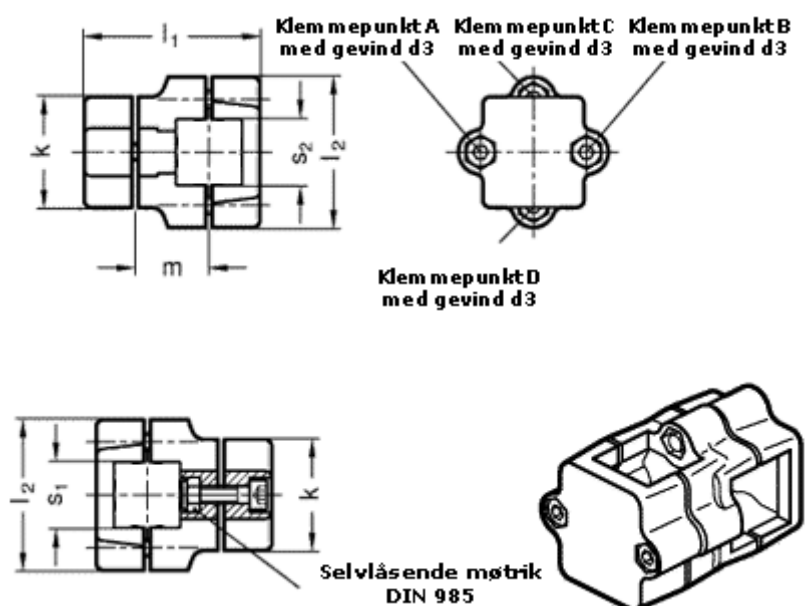

Article number: 20134V40V40762BL  
Description: E+G Two-way Connector  
GN134-V40-V40-76-2-BL

## Measures

Adjustable clamp lever = GN 911-M10-55 have to be ordred separately

d3	= M10
k	= 76
l1	= 125.0
l2	= 98
m	= 55.0
s1	= 40
s2	= 40